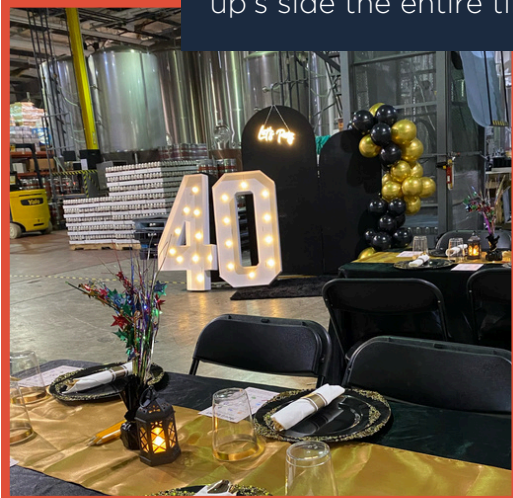

From our "Kikabo Lookout" conference room to our brewery warehouse, we have no shortage of space to cater to your event.

To tour the brewery, give us a shout!

EVENT SPACES

WAREHOUSE

BEER GARDEN

EVENT SPACES